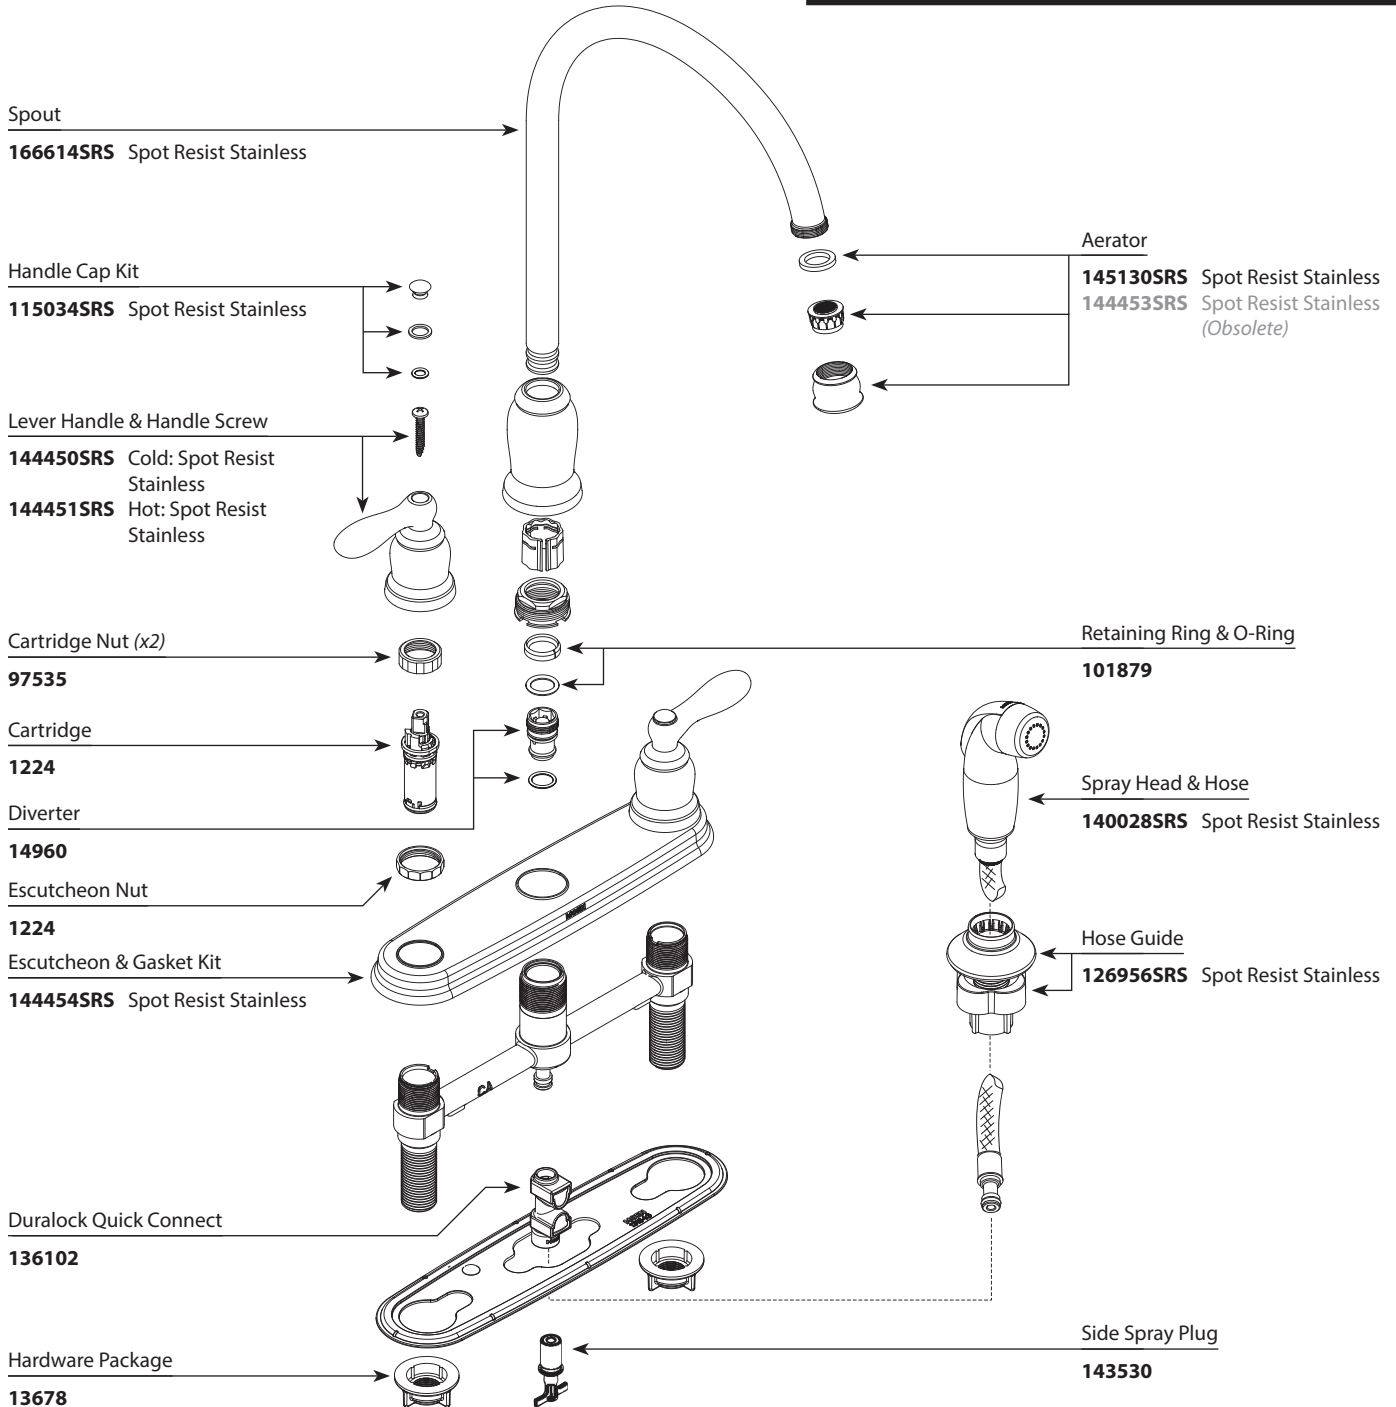

*There is more than 1 version of this model.
Page down to identify the version you have.*

■ Order by Part Number

CALDWELL™		
Two Handle High Arc Spout Lever Style Kitchen Faucet with Protégé Side Spray		
MODEL	HANDLE	FINISH
CA87060SRS	Lever	Spot Resist Stainless

■ Order by Part Number

CALDWELL™		
Two Handle High Arc Spout Lever Style Kitchen Faucet with Protégé Side Spray		
MODEL	HANDLE	FINISH
CA87060SRS	Lever	Spot Resist Stainless